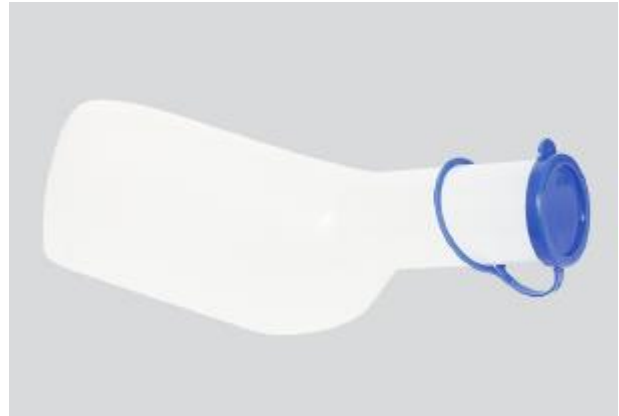

## Urine bottles for men, angular, non-sterile Art-no.: 09282

Material:	Polyethylene (PE) Lid: Polypropylene (PP)
Colour:	milky with blue lid
Execution:	autoclavable up to 90° C
Quality control:	Controls during production Traceability through lot number
Packing:	individually packed in a bag 25 pieces in outer carton 20 outer cartons per pallet